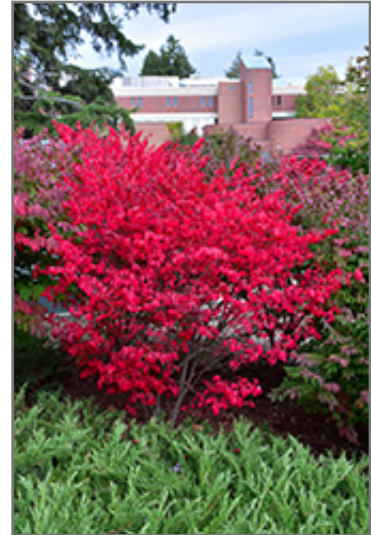

Compact Winged Burning Bush
Euonymus alatus 'Compactus'

Height: 8 feet

Spread: 8 feet

Sunlight: ○ ● ●

Hardiness Zone: 4a

Other Names: Winged Euonymus, Burningbush

Description:

A spectacular and compact garden shrub which turns a luminous florescent pink color in fall, very showy; a shapely mounded growth habit and interesting corky wings on the branches; a very popular and adaptable landscape plant

Ornamental Features

Compact Winged Burning Bush has rich green deciduous foliage on a plant with a round habit of growth. The pointy leaves turn an outstanding cherry red in the fall. It produces red capsules from early to late fall. The warty brown bark and harvest gold branches add an interesting dimension to the landscape.

Landscape Attributes

Compact Winged Burning Bush is a dense multi-stemmed deciduous shrub with a more or less rounded form. Its average texture blends into the landscape, but can be balanced by one or two finer or coarser trees or shrubs for an effective composition.

This is a relatively low maintenance shrub, and can be pruned at anytime. It has no significant negative characteristics.

Compact Winged Burning Bush is recommended for the following landscape applications;

Compact Winged Burning Bush in fall
Photo courtesy of NetPS Plant Finder