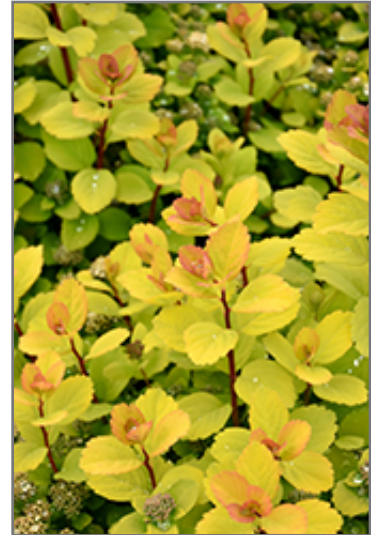

- Mass Planting
- Rock/Alpine Gardens
- General Garden Use

Planting & Growing

Glow Girl Birch Leaf Spirea will grow to be about 4 feet tall at maturity, with a spread of 4 feet. It tends to fill out right to the ground and therefore doesn't necessarily require facer plants in front. It grows at a medium rate, and under ideal conditions can be expected to live for approximately 20 years.

This shrub should only be grown in full sunlight. It prefers to grow in average to moist conditions, and shouldn't be allowed to dry out. It is not particular as to soil type or pH. It is highly tolerant of urban pollution and will even thrive in inner city environments. This is a selected variety of a species not originally from North America.

Glow Girl Birch Leaf Spirea foliage
Photo courtesy of NetPS Plant Finder