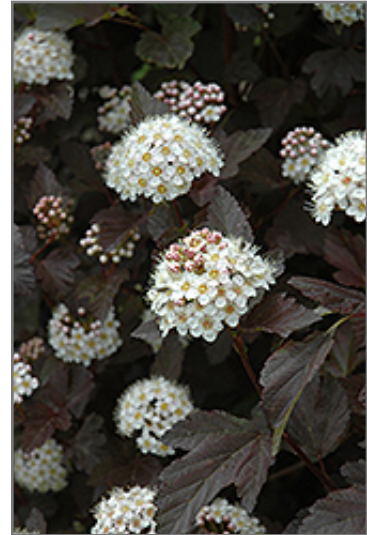

Diablo® Ninebark
Physocarpus opulifolius 'Monlo'

Height: 8 feet

Spread: 8 feet

Sunlight: ☉ ●

Hardiness Zone: 2b

Other Names: Eastern Ninebark

Description:

A large spreading shrub with intensely purple leaves all season long, small white flowers followed by pretty reddish fruit which show well against the foliage, and interesting peeling papery bark; extremely tough and durable, makes a superb color accent

Ornamental Features

Diablo Ninebark features showy clusters of white flowers at the ends of the branches from late spring to early summer, which emerge from distinctive pink flower buds. It has attractive deep purple deciduous foliage which emerges burgundy in spring. The serrated lobed leaves are highly ornamental and turn an outstanding red in the fall. It features abundant showy red capsules from early to mid fall. The peeling tan bark adds an interesting dimension to the landscape.

Landscape Attributes

Diablo Ninebark is a multi-stemmed deciduous shrub with an upright spreading habit of growth. Its relatively coarse texture can be used to stand it apart from other landscape plants with finer foliage.

This shrub will require occasional maintenance and upkeep, and can be pruned at anytime. It has no significant negative characteristics.

Diablo Ninebark is recommended for the following landscape applications;

Diablo Ninebark flowers
Photo courtesy of NetPS Plant Finder